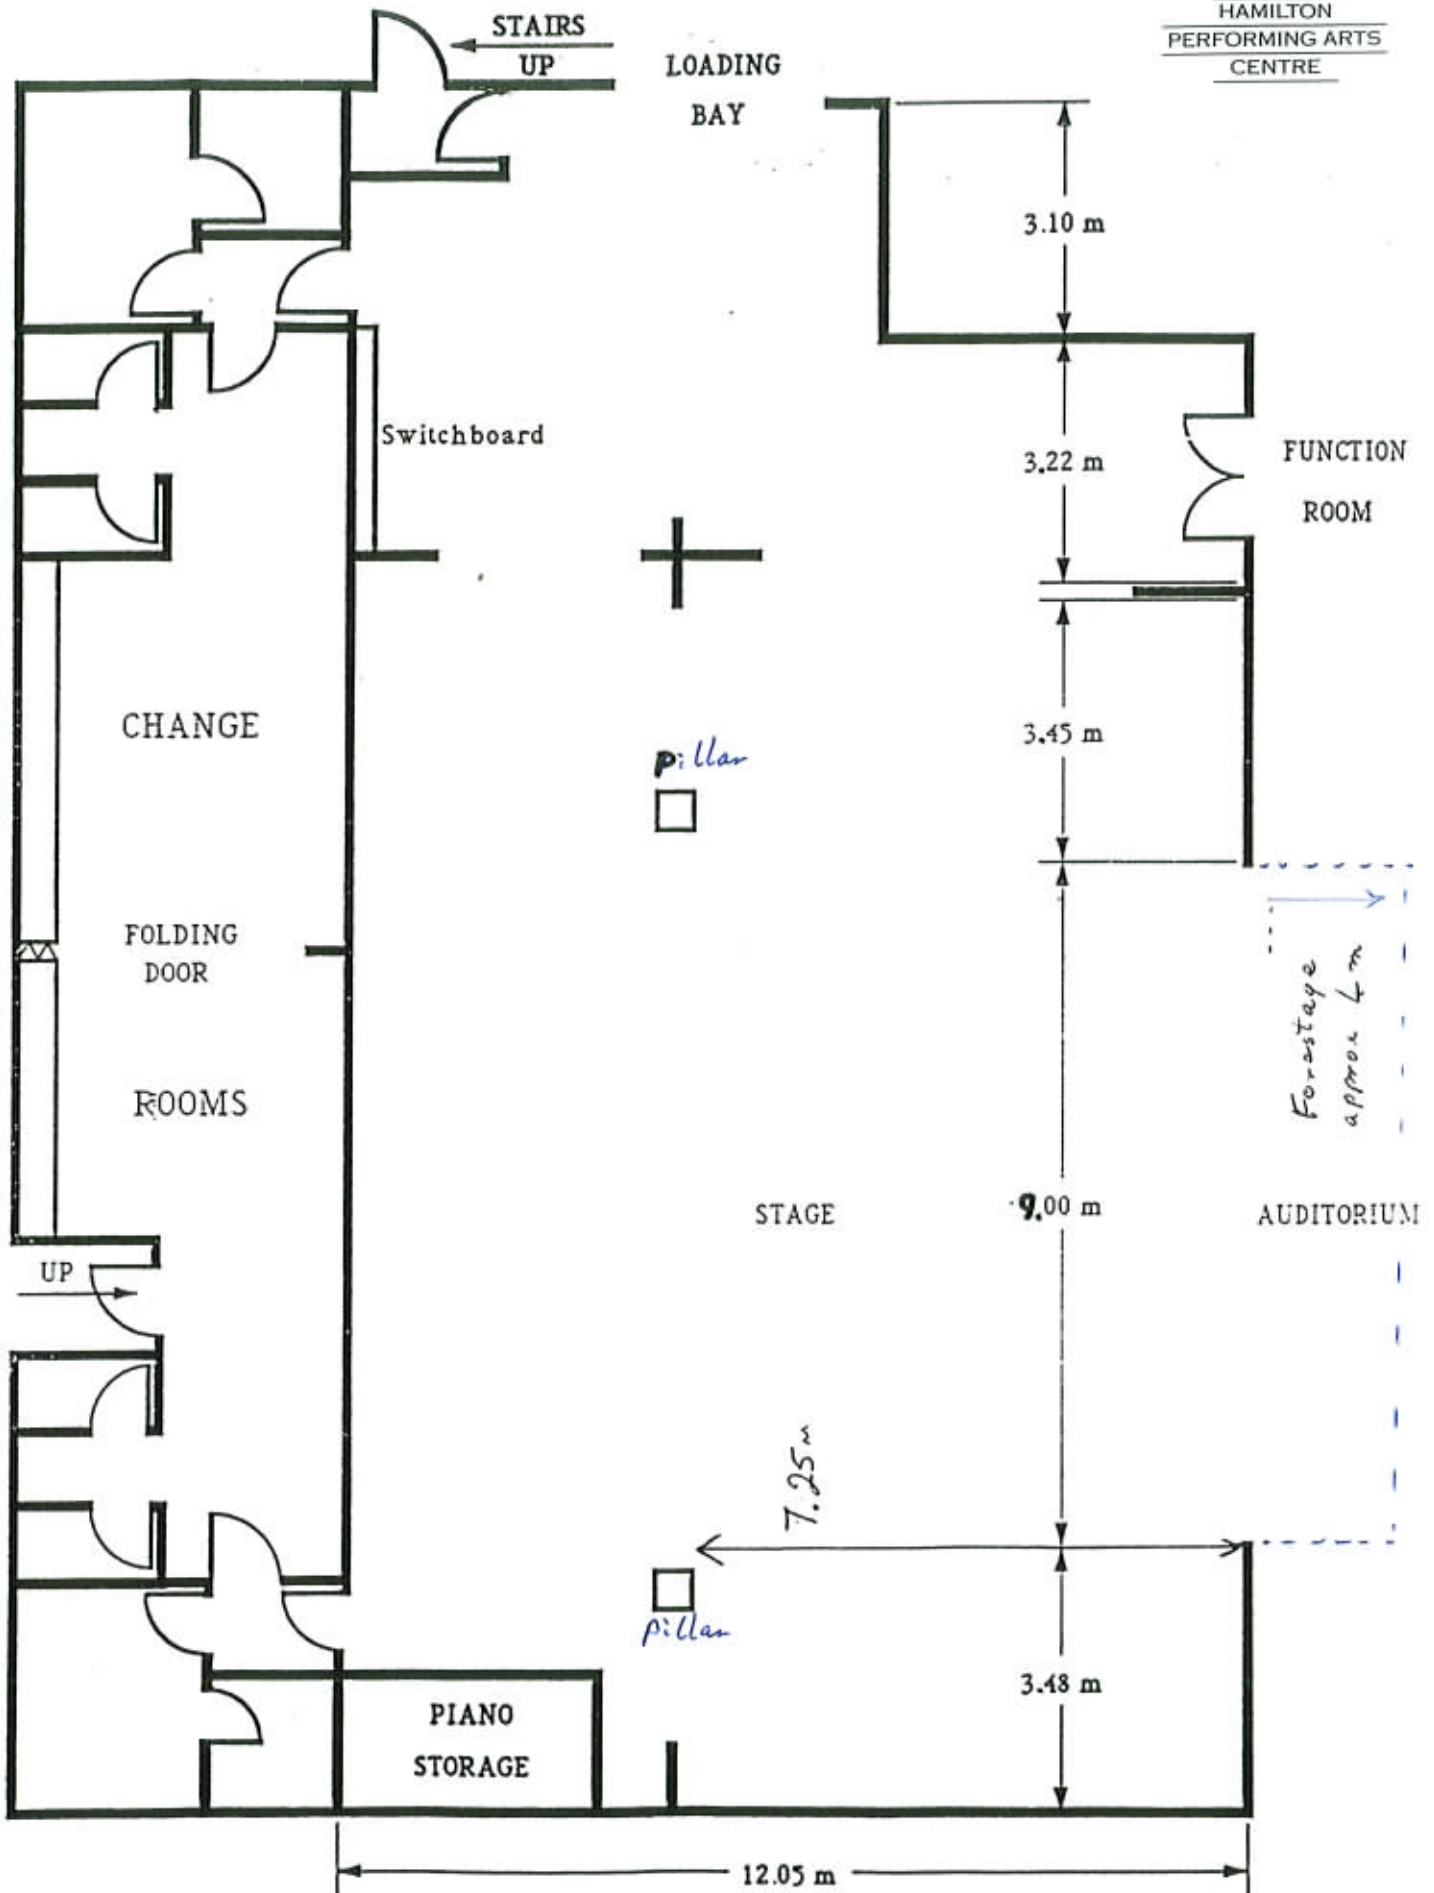

STAGE AREA

HAMILTON
PERFORMING ARTS
CENTRE

P.Arch = 5.0m High.

SCALE 1:100